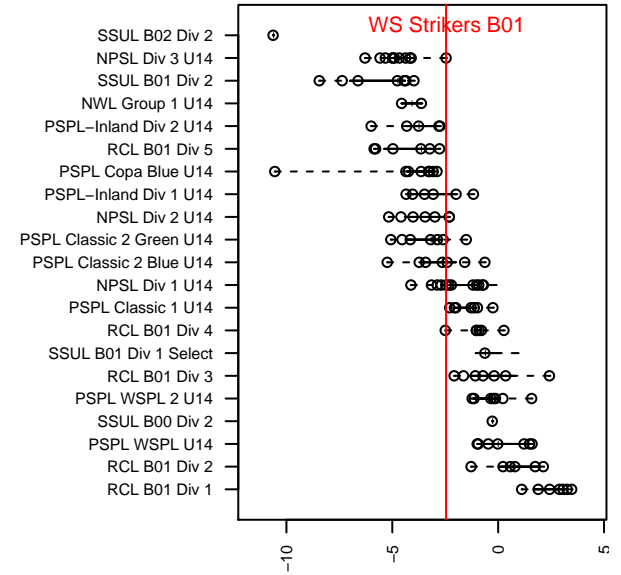

WS Strikers B01

West Seattle SC
West Seattle, WA
B01 total strength=1004
attack=2.85 defense=1.44
fall league = NPSL Div 3 U14

alt names used:
WS Strikers

Venues played:
2015 NPSL Division 3 U14

**attack and defense variance (black dot)
relative to other teams
and top 10 in region**

**attack and defense rating
relative to others at age
and all opponents in last 13 months**

Performance relative to 13 month average

Performance relative to 13 month average

date	home		away		venue	pred.home	pred.away
2015-12-12	Storm King White B01	0	WS Strikers B01	6	2015 NPSL Division 3 U14	0.61	5.29
2015-12-05	WS Strikers B01	6	South Whidbey Islanders B01	0	2015 NPSL Division 3 U14	5.27	0.86
2015-11-21	Mercer Island FC Cascade B01	2	WS Strikers B01	5	2015 NPSL Division 3 U14	0.79	4.14
2015-11-14	WS Strikers B01	6	Seattle United Shoreline White B01	0	2015 NPSL Division 3 U14	4.70	0.75
2015-11-07	WS Strikers B01	2	Lake Hills Legends B01	0	2015 NPSL Division 3 U14	3.27	1.18
2015-10-31	NWSC Islanders B01	2	WS Strikers B01	4	2015 NPSL Division 3 U14	1.39	4.49
2015-10-24	South Whidbey Islanders B01	2	WS Strikers B01	4	2015 NPSL Division 3 U14	0.86	5.27
2015-10-17	WS Strikers B01	3	Mercer Island FC Cascade B01	0	2015 NPSL Division 3 U14	4.14	0.79
2015-10-03	Kent United Black B01	0	WS Strikers B01	5	2015 NPSL Division 3 U14	1.09	4.62
2015-09-26	WS Strikers B01	6	IFC Select Red B01	1	2015 NPSL Division 3 U14	4.81	0.91
2015-09-19	WS Strikers B01	6	Snohomish United White B01	0	2015 NPSL Division 3 U14	5.13	0.37
2015-09-12	Crossfire Select Perry B01	4	WS Strikers B01	2	2015 NPSL Division 3 U14	1.42	3.86